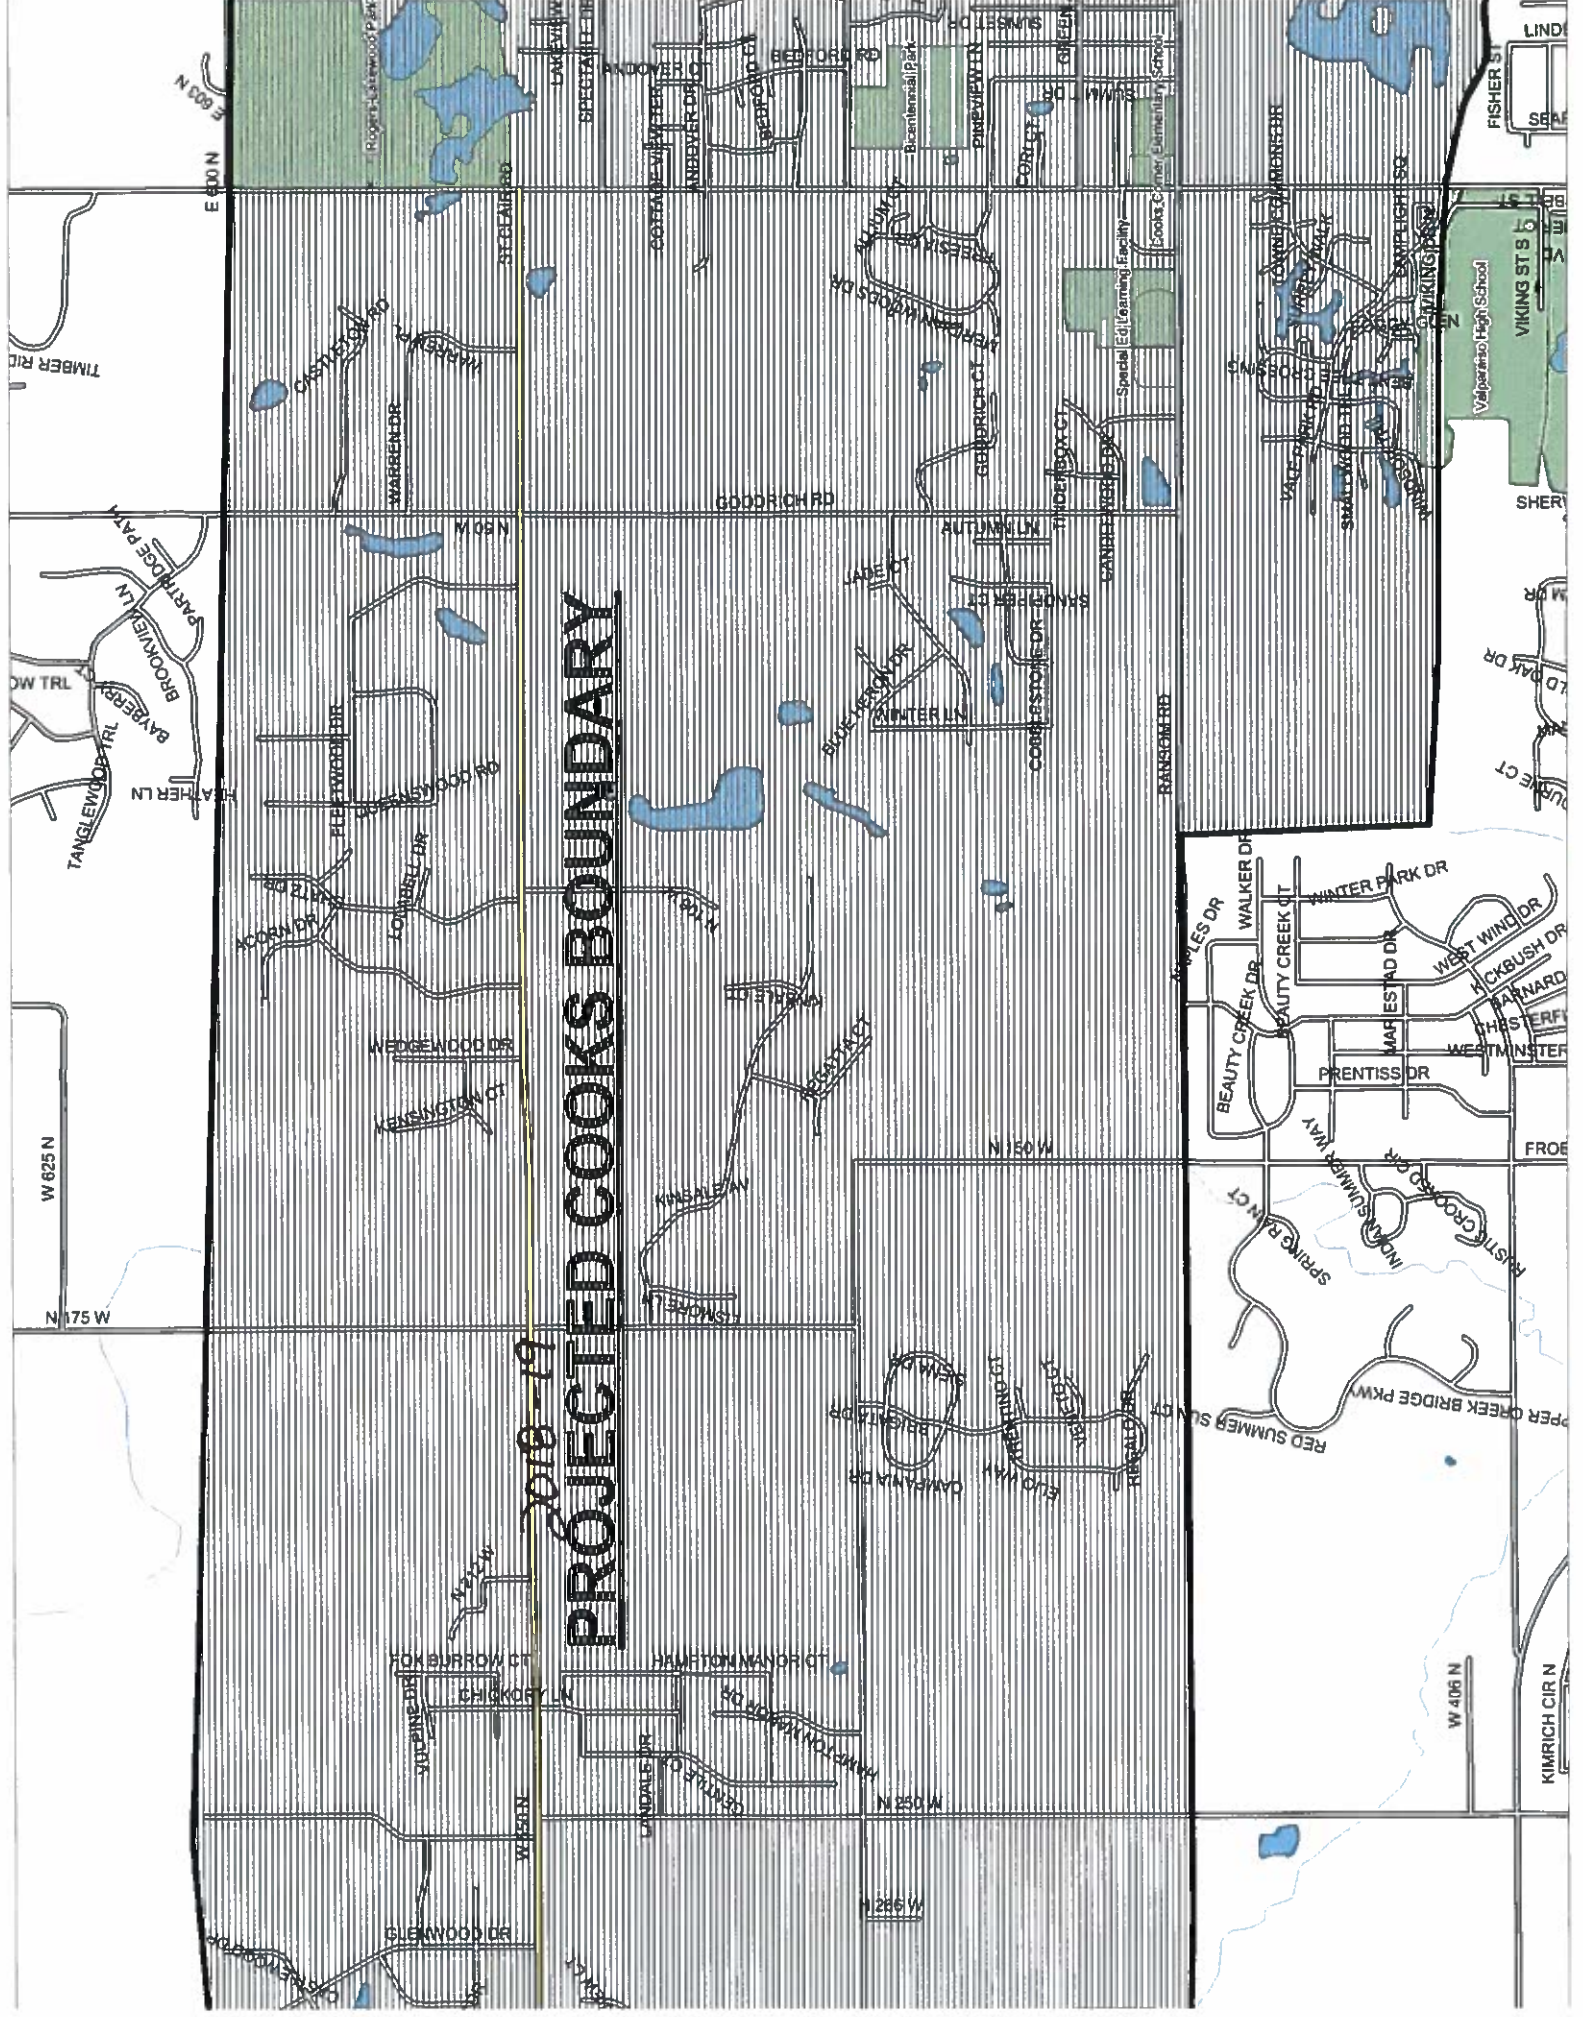

2018-19 PROJECTED COOKS BOUNDARY

COOKS CORNER ELEMENTARY BOUNDARY

2018-2019

North Boundary

South side of the township line (Center/Liberty) extended from State Road 149 to 600N and proceeding east to intersect with an imaginary line west of, but not including, Grandview Avenue.

South Boundary

North side of Vale Park Road from the west side of Valparaiso Street to an imaginary line extended south from Goodrich Road. North side of Ransom Road from Goodrich Road proceeding west with an imaginary extended line to State Road 149.

East Boundary

North on Valparaiso Street from Vale Park Road to Burlington Beach Road with the west side of Valparaiso Street attending Cooks Corner Elementary. Proceed north from Burlington Beach Road with an imaginary line extended north to the corner of Kingsdale Drive and Andover Drive. Both sides of Kingsdale Drive will attend Cooks Corner Elementary. Proceed north and west with an imaginary line that runs between Spectacle Drive and Hughart Lane and proceeds north to 600N just west of, but not including, Grandview Avenue.

West Boundary

East side of State Road 149 from the township line (Center/Liberty) on the north side to an extended imaginary line proceeding west from Ransom Road and intersecting with State Road 149 on the south side. Imaginary line extended south from Goodrich Road which intersects with an imaginary line from Campbell Street running north of Valparaiso High School.